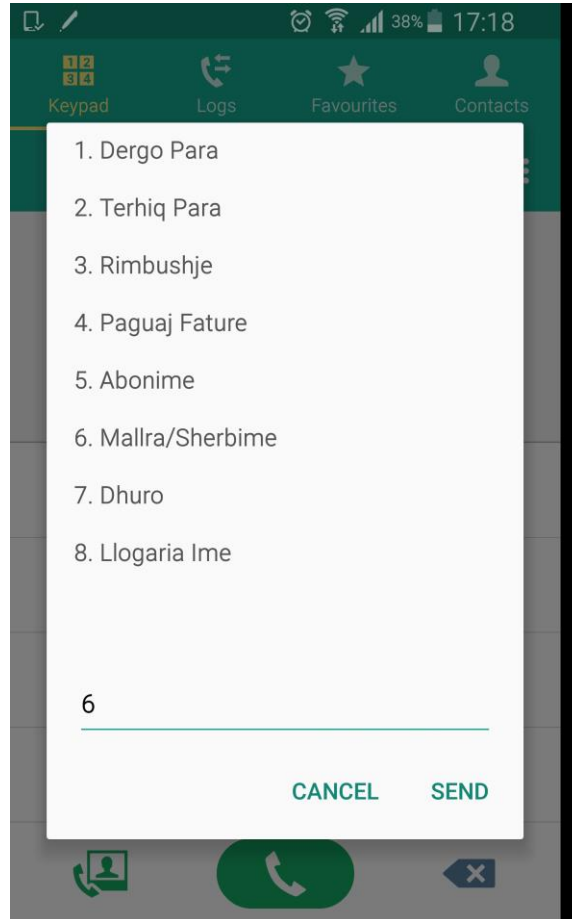

m-pesa

How much of a barrier to e-commerce is the limited card usage culture in Albania?

Choose Goods/Services

Identify the merchant

Identify the product

12 34
Keypad Logs Favourites Contacts

Vendosni referencen e pageses ose shtypni 0 per t'u kthyer mbrapa

12345678

CANCEL SEND

7 PQRS 8 TUV 9 WXYZ
* P(.) 0 + # %
👤 📞 ⏪

37% 17:19

Input payment amount

12 34
Keypad Logs Favourites Contacts

Vendosni vleren ekzakte per pagesen me reference "12345678" ose shtyp 0 per t'u kthyer mbrapa