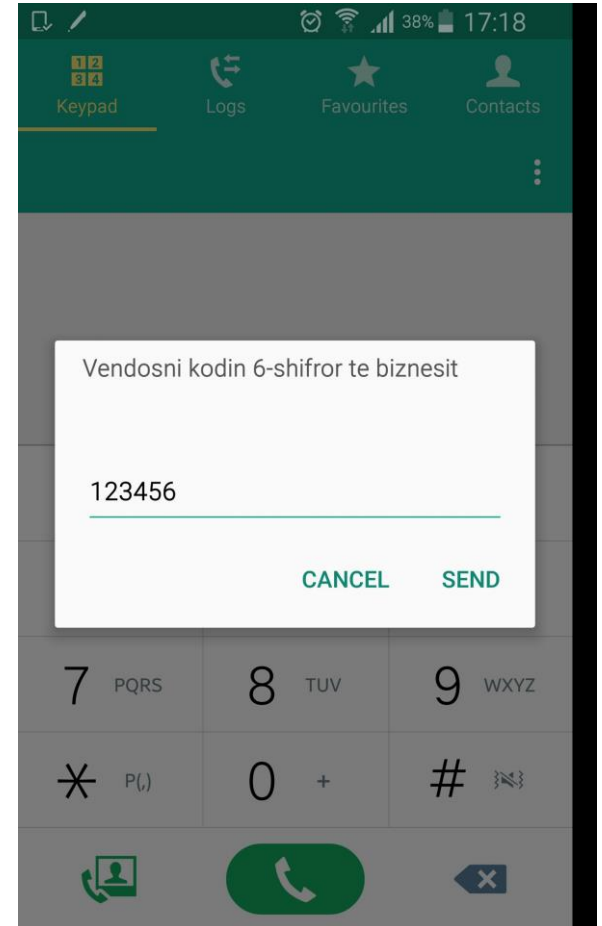

m-pesa

How much of a barrier to e-commerce is the limited card usage culture in Albania?

Choose Goods/Services

Identify the merchant

Identify the product

12 34
Keypad Logs Favourites Contacts

Vendosni referencen e pageses ose shtypni 0 per t'u kthyer mbrapa

12345678

CANCEL SEND

7 PQRS 8 TUV 9 WXYZ
* P(.) 0 + # %
👤 📞 ⏪

37% 17:19

Input payment amount

12 34
Keypad Logs Favourites Contacts

Vendosni vleren ekzakte per pagesen me reference "12345678" ose shtyp 0 per t'u kthyer mbrapa